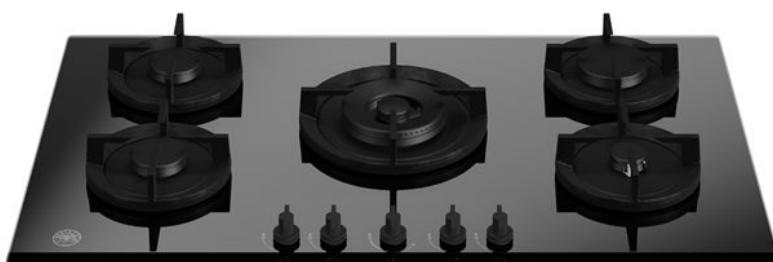

90 cm gas on glass hob with central wok Modern Series

P905CMODGNE

This Bertazzoni Modern Series 90cm gas hob is finished in stylish black glass. With five matt black monobloc burners and accurate black soft-touch control knobs, it makes cooking simple, versatile and precise. A central 5kW dual wok ring gives you even more choices. The single cast iron pan support is both solid and secure for safe use.

[Guarda online](#)

Specifications

Features

Worktop

Size	90 cm
Number of gas zones	5
Worktop type	gas
Worktop design	tempered glass
Worktop controls	knobs
Knobs	black soft touch
Burners type and caps	matt black mono-block
Pan supports	cast iron
Flame failure device	yes
Ignition	yes

Dimensions