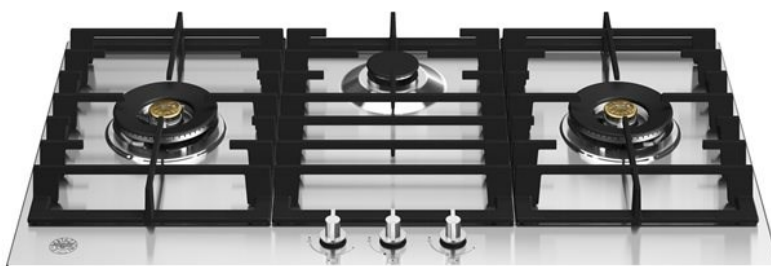

90 cm Gas hob, 3 burners Modern Series

P903BMODX

This Bertazzoni Professional Series 90cm gas hob is finished in stainless steel. With three brass burners and accurate metal control knobs, it makes cooking simple, versatile and precise. Two dual woks 5kW ring add another dimension to your cooking. The cast iron pan support is solid and secure for safe use. Available in stainless steel.

[Guarda online](#)

Specifications

Features

Worktop

Size	90 cm
Number of gas zones	3
Worktop type	gas
Worktop design	stainless steel low edge
Worktop controls	knobs
Knobs	metal coated
Burners type and caps	aluminum
Pan supports	cast iron
Flame failure device	yes
Ignition	yes

Cooking zones

Dual wok	0.48 kW - 5 kW
Semi-rapid	0.44 kW - 1.75 kW

Technical specifications

Voltage and frequency	220/240 V - 50/60 Hz - 1 A
-----------------------	----------------------------

Dimensions