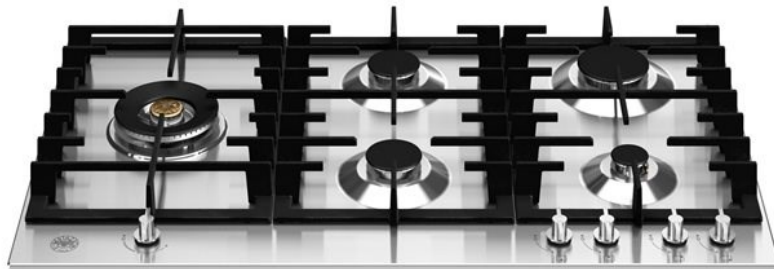

90 cm Gas hob with lateral dual wok Modern Series

P905LMODX

This Bertazzoni Modern Series 90cm gas hob features five aluminium burners and accurate metal control knobs to make cooking simple and precise. A lateral 5kW wok ring offers added versatility. The cast iron pan support is solid and secure for safe use. Finished in stainless steel it is also available in black enamel.

[Guarda online](#)

Specifications

Features

Worktop

Size	90 cm
Number of gas zones	5
Worktop type	gas
Worktop design	stainless steel low edge
Worktop controls	knobs
Knobs	metal coated
Burners type and caps	aluminum
Pan supports	cast iron
Flame failure device	yes
Ignition	yes

Cooking zones

Dual wok	0.48 kW - 5 kW
Rapid	1.05 kW - 3 kW
Semi-rapid	0.60 kW - 1.75 kW
Auxiliary	0.48 kW - 1 kW

Technical specifications

Voltage and frequency	220/240 V - 50/60 Hz - 1 A
Absorbed power (W)	1 W

Dimensions