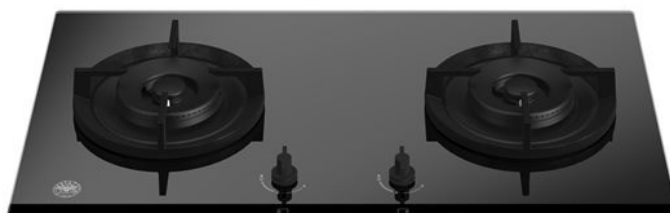

78cm gas on glass hob, layout Asia Modern Series

P782BMODGNE

This Bertazzoni Modern Series 78cm gas hob is finished in stylish black glass. With two matt black monobloc burners and accurate metal control knobs, it makes cooking simple, versatile and precise. The 5 kW wok rings give you even more choices. The single cast iron pan support is both solid and secure for safe use.

[Guarda online](#)

Specifications

Features

Worktop

Size	78 cm
Number of gas zones	2
Worktop type	gas
Worktop design	tempered glass
Worktop controls	knobs
Knobs	solid metal
Burners type and caps	matt black mono-block
Pan supports	cast iron
Flame failure device	yes
Ignition	yes

Cooking zones

Dual wok	0.48kW - 5.00kW
----------	-----------------

Technical specifications

Voltage and frequency	220/240 V - 50/60 Hz
-----------------------	----------------------

Dimensions