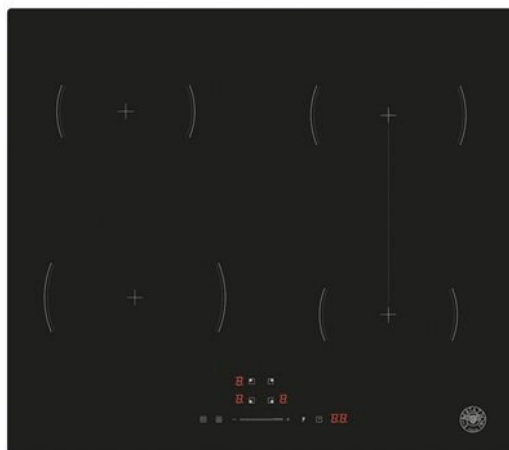

### **P60411B26NV**

This 60cm induction hob is equipped with 4 induction areas. There are 9 power levels, plus a booster for each area that allows even faster cooking. A single practical slider for all cooking zones allows you to easily set the cooking parameters. The automatic timer for each zone guarantees maximum cooking flexibility while the End of Cooking function automatically switches off the hob.