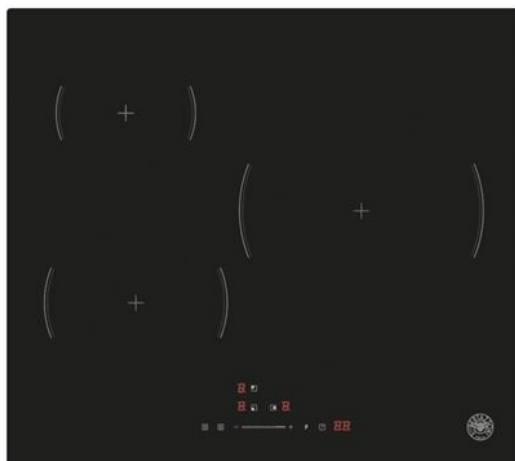

60cm induction hob, 3 cooking zones Modern Series

P603I30NV

This 60 cm induction hob is equipped with 3 induction areas. A practical touch slider for all cooking zones allows you to easily set the cooking parameters. There are 9 power levels, plus a booster for each area that allows even faster cooking. The automatic timer for each zone guarantees maximum cooking flexibility while the End of Cooking function automatically switches off the hob.

[Guarda online](#)

Specifications

Features

Worktop

Controls	single slider
Size	60 cm
Number of induction zones	3
Worktop type	induction
Worktop design	ceramic glass bevelled
Worktop controls	touch controls
Timer	yes
Power levels	9 + booster
Safety induction cooktop	child lock / residual heat indicator / automatic switch off / pot detection / overflow security

Dimensions