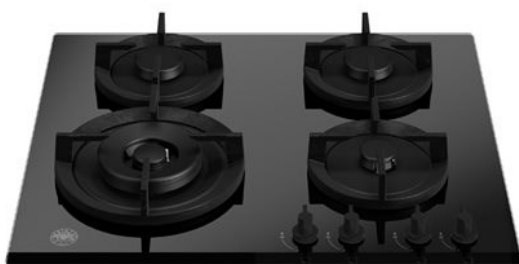

60cm gas on glass hob with lateral wok Modern Series

P604LMDGNE

Designed for precise, versatile and safe cooking, this Bertazzoni Modern Series 60cm gas hob features four matt black monobloc burners and is finished in black glass. A 4kW wok burner adds another level of versatility to your cooking. Along with the single cast iron pan support, black soft touch knobs complete the look.

[Guarda online](#)

Specifications

Features

Worktop

Size	60 cm
Number of gas zones	4
Worktop type	gas
Worktop design	tempered glass
Worktop controls	knobs
Knobs	black soft touch
Burners type and caps	matt black mono-block
Pan supports	cast iron
Flame failure device	yes
Ignition	yes