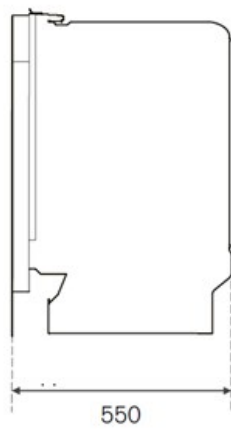

### General features

Size	60 cm
Place setting	13
User interface	electronic touch control with LED screen on the door
Spray arms	3
Number of racks	2
Programs	4 (Daily quick,eco,intense,quick 30')
Functions	2 (Delay start,half load)

## Dimensions

**SIDE**

**FRONT**