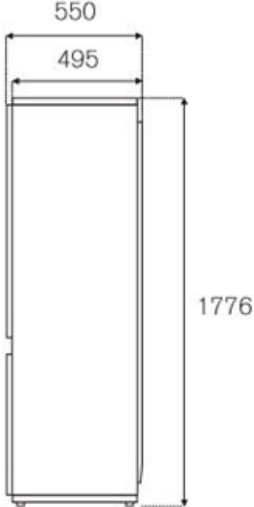

Dimensions

SIDE