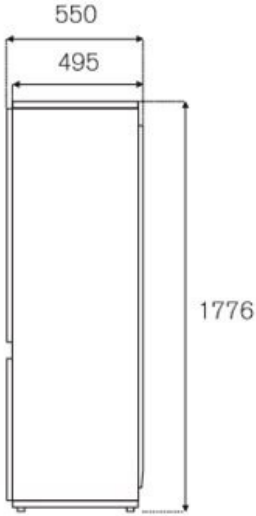

Dimensions

SIDE