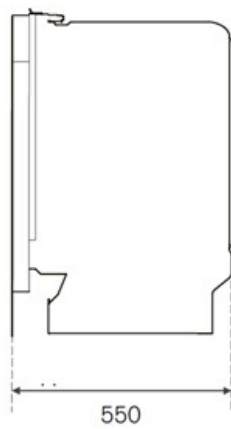

### General features

Size	60 cm
Place setting	13
User interface	electronic touch control with LED screen on the door
Spray arms	3
Number of racks	2
Programs	4 (Daily quick,eco,intense,quick 30')
Functions	2 (Delay start,half load)

## Dimensions

**SIDE**

**FRONT**

---